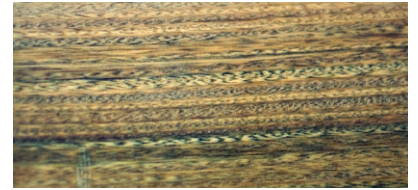

CHICAGO, ILLINOIS

URBAN SPECTACLES

CUSTOM WOODEN EYEWEAR

CHE CHEN

LAMA

VERA WOOD

CHAKTE COC

GRANADILLO

KOA

OSAGE ORANGE

OLIVE WOOD

BLOODWOOD

DESERT IRONWOOD

SNAKEWOOD

EBONY

BOXWOOD